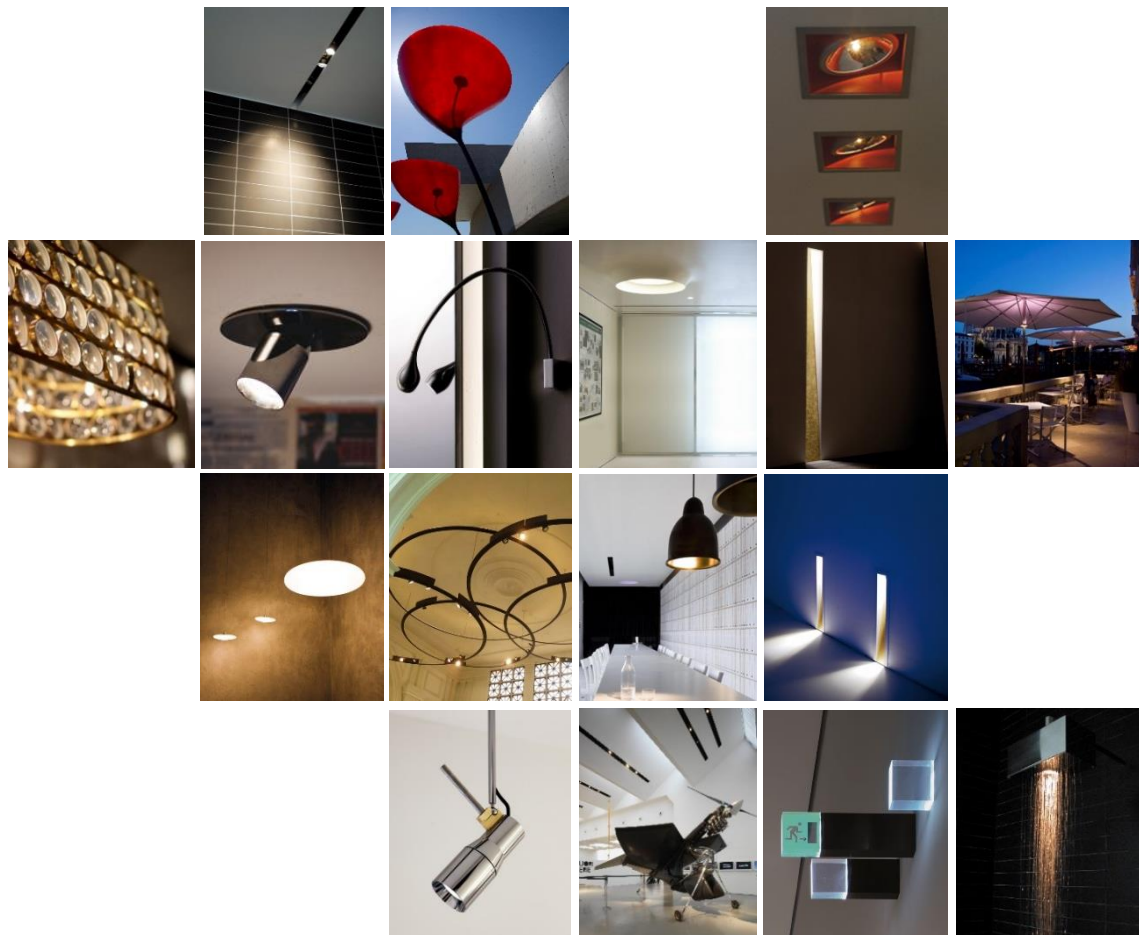

Subscribe To Our Newsletter

**Distributor for Viabizzuno
Architectural Lighting Solutions**

Web: www.cirruslighting.co.uk

Email: sales@cirruslighting.co.uk

Tel: 0207 193 2175

Fax: 0207 193 3175