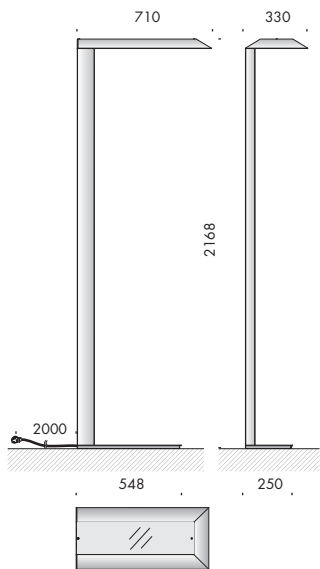

16.64 terra 01

240V 50-60Hz

IP20

Vb4.090.01 bianco V

3000K l.i. 72W 31

l.i. (luce indiretta · indirect light)

Ra	R9	ies tm-30		sdc	V_f	lm	W	lm/W	
95	95	Rf 90	Rg 98	step 2	24	7200	72	100	A+
V3007.2	9	Ta25 °C		vita media · average life		50000 h	L80 B10