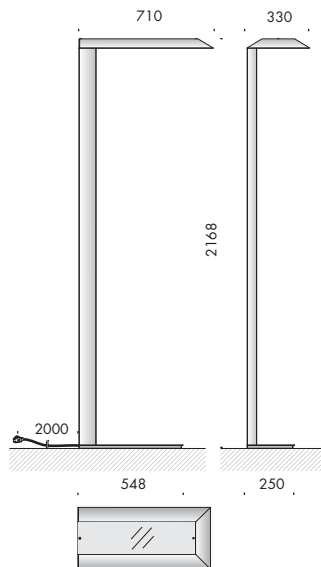

16.64 terra 02

240V 50-60Hz

IP20

Vb4.090.11 bianco V

3000K

l.d. 15W 31

l.i. 54W

l.d. (luce diretta - direct light)

Ra	R9	ies tm-30		sdc	V_f	lm	W	lm/W	
95	95	Rf 90	Rg 98	step 2	24	1500	15	100	A+
V3007.3	9		Ta25 °C		vita media · average life		50000 h	L80 B10	

l.i. (luce indiretta - indirect light)

Ra	R9	ies tm-30		sdc	V_f	lm	W	lm/W	
95	95	Rf 90	Rg 98	step 2	24	5400	54	100	A+
V3007.4	9		Ta25 °C		vita media · average life		50000 h	L80 B10